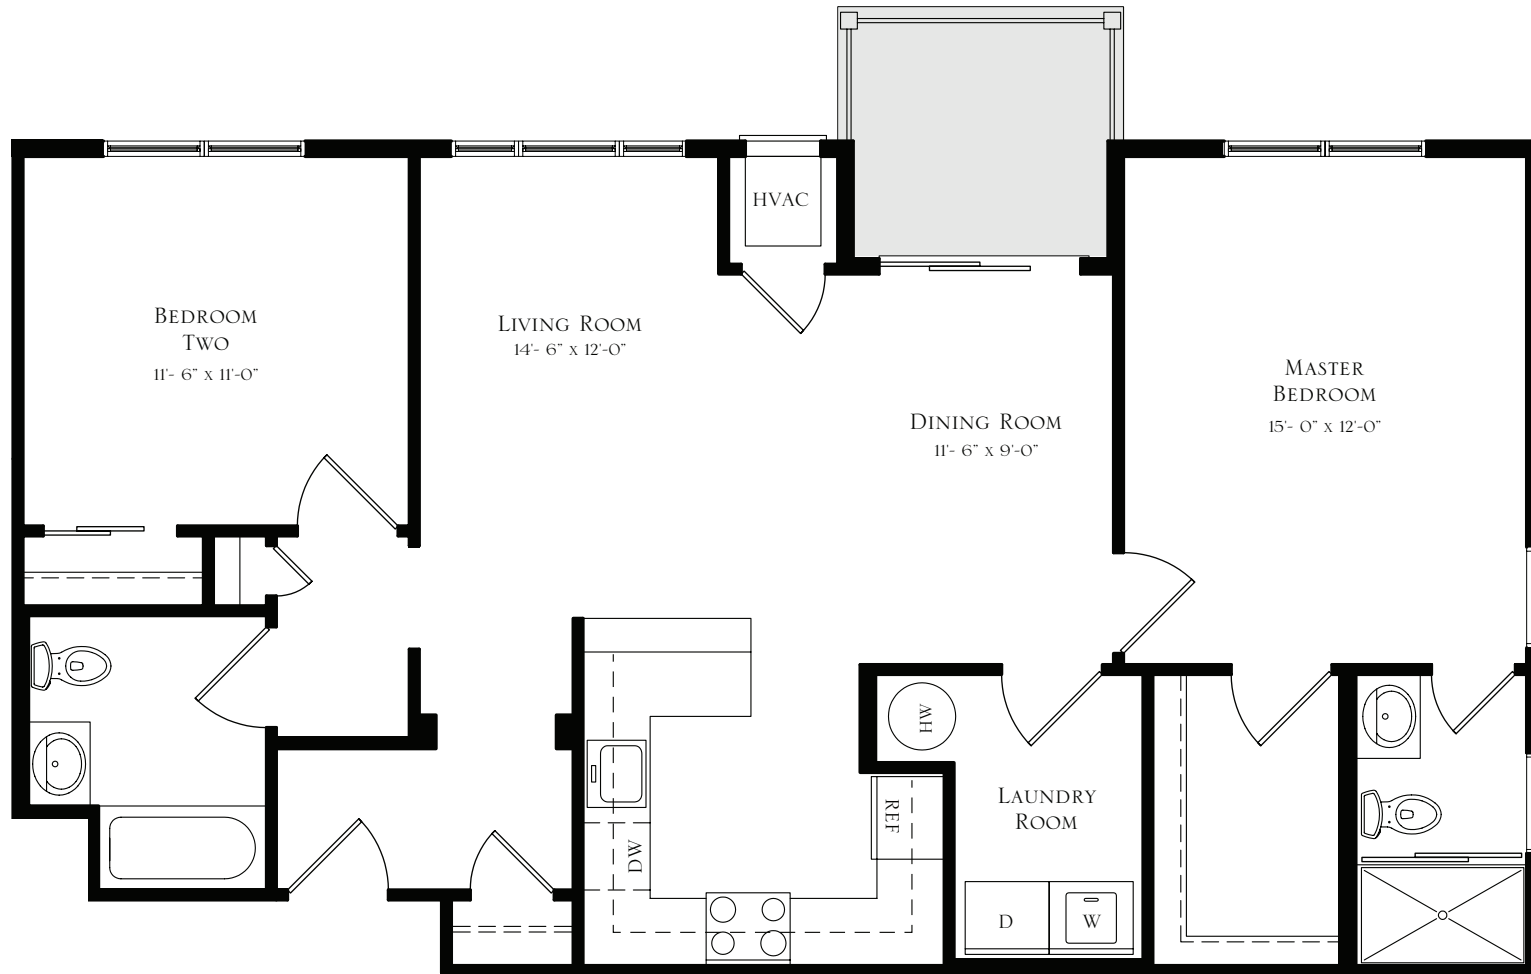

HAMPTON

TWO BEDROOM — TWO BATH

100 WYNCREST DRIVE
CRANBURY, NJ 08512
(609) 426-0600
RENTALS@WYNCRESTAPTS.COM

All measurements and specifications are approximate and subject to field variations, and are subject to change, error and/or omission. All renderings, floor plans and maps are artist's conceptions and are not intended to be an exact depiction of either the residences or landscape.