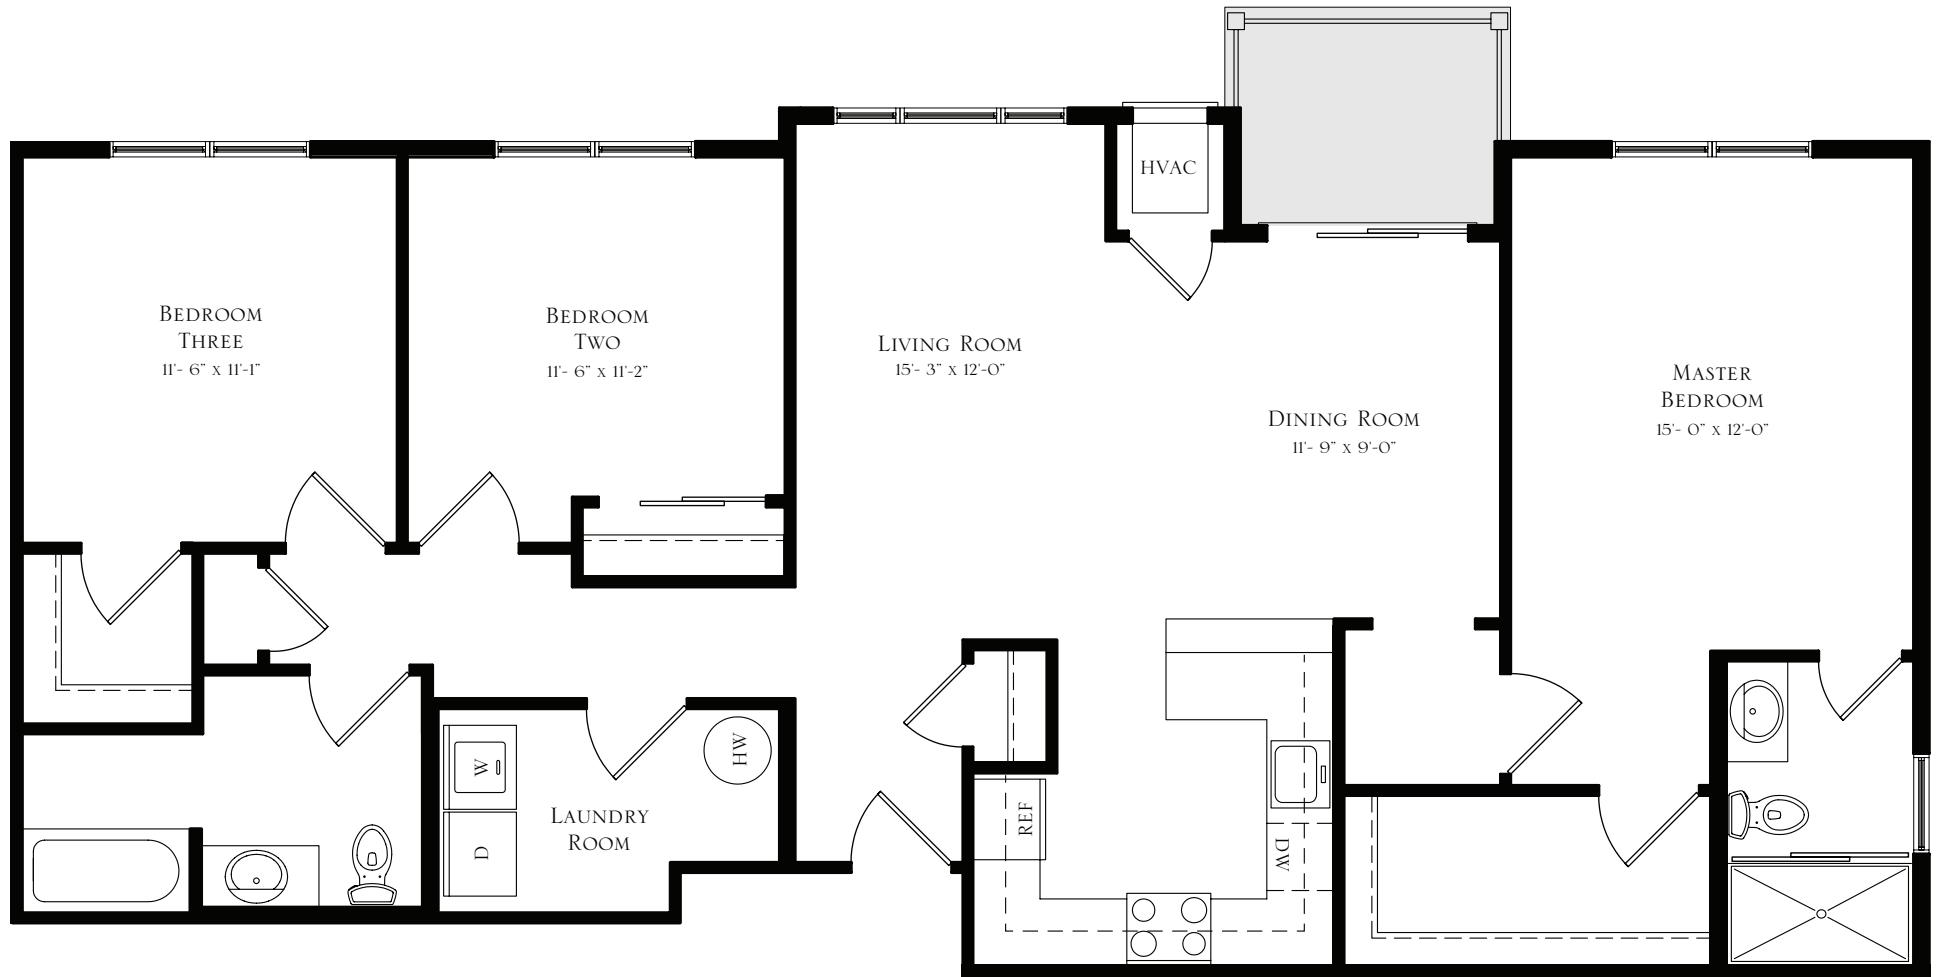

WARWICK

THREE BEDROOM — TWO BATH

100 WYNCREST DRIVE
CRANBURY, NJ 08512
(609) 426-0600
RENTALS@WYNCRESTAPTS.COM

All measurements and specifications are approximate and subject to field variations, and are subject to change, error and/or omission. All renderings, floor plans and maps are artist's conceptions and are not intended to be an exact depiction of either the residences or landscape.